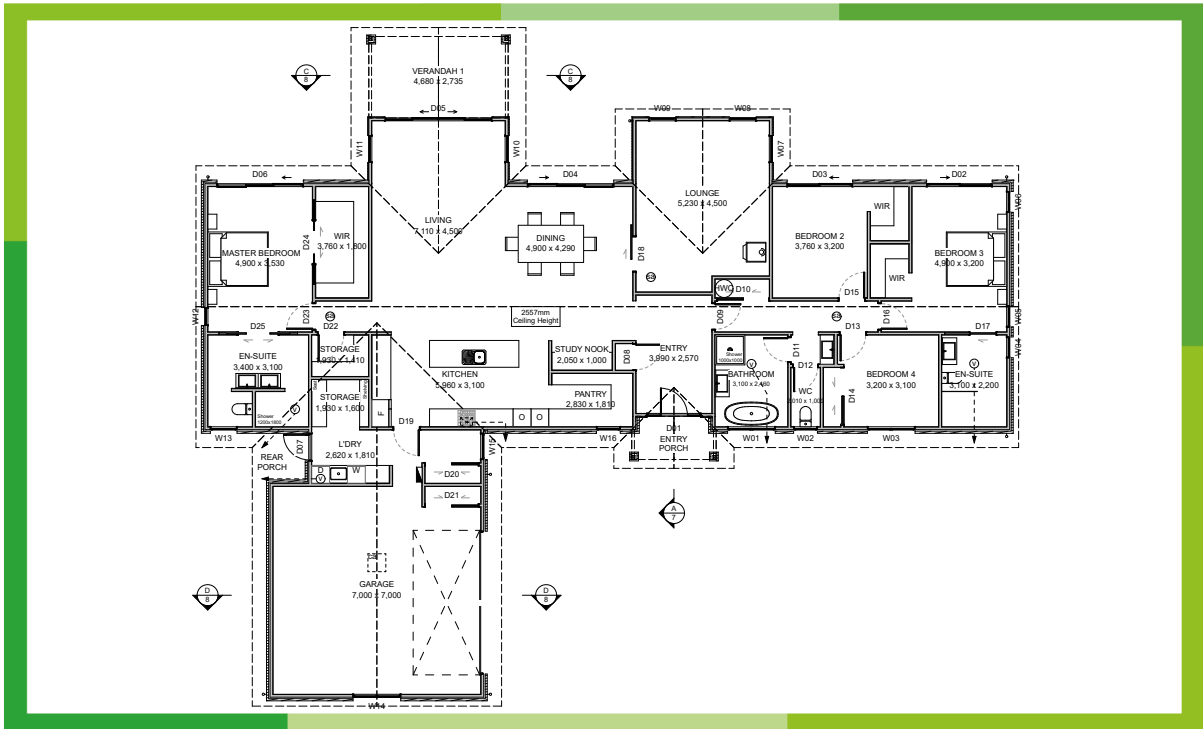

## DARFIELD

HOUSE SIZE  
305m<sup>2</sup>

4  
BEDROOM

2  
LIVING

3  
BATHROOM

3  
TOILET

2  
GARAGE

### KEY FEATURES

- Separate parent's wing
- Alfresco Entertaining
- Luxury Ensuite with Double Vanity with Walk Behind shower & Toilet
- Great Laundry with Built in Bench seating in the Mud Room