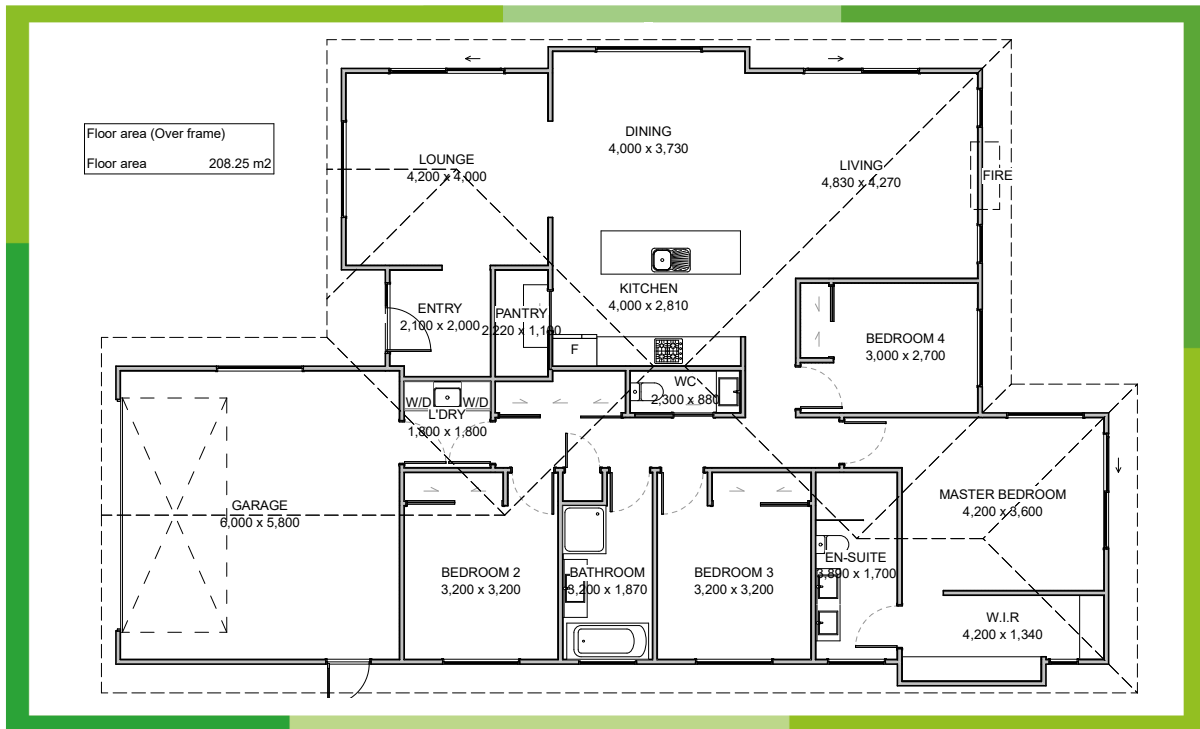

CONSTRUCTION

"We Build the Home You Create the Memories"

TOWNSEND

HOUSE SIZE
208m²

4
BEDROOM

2
LIVING

2
BATHROOM

2
TOILET

2
GARAGE

KEY FEATURES

- Entertainers Alfresco
- Ensuite Boasting Double Vanity & Double Shower
- Log Burner & Heat Pump
- 2 Very Decent Sized Living Areas & Generous Scullery