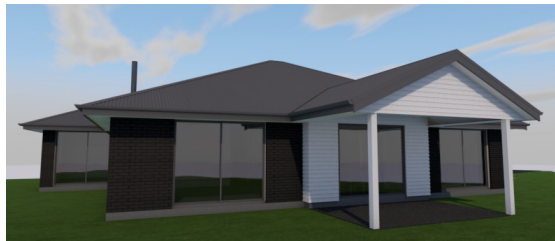

CONSTRUCTION

"We Build the Home You Create the Memories"

TOWNSEND

HOUSE SIZE
208m²

4
BEDROOM

2
LIVING

2
BATHROOM

2
TOILET

2
GARAGE

KEY FEATURES

- Entertainers Alfresco
- Ensuite Boasting Double Vanity & Double Shower
- Log Burner & Heat Pump
- 2 Very Decent Sized Living Areas & Generous Scullery